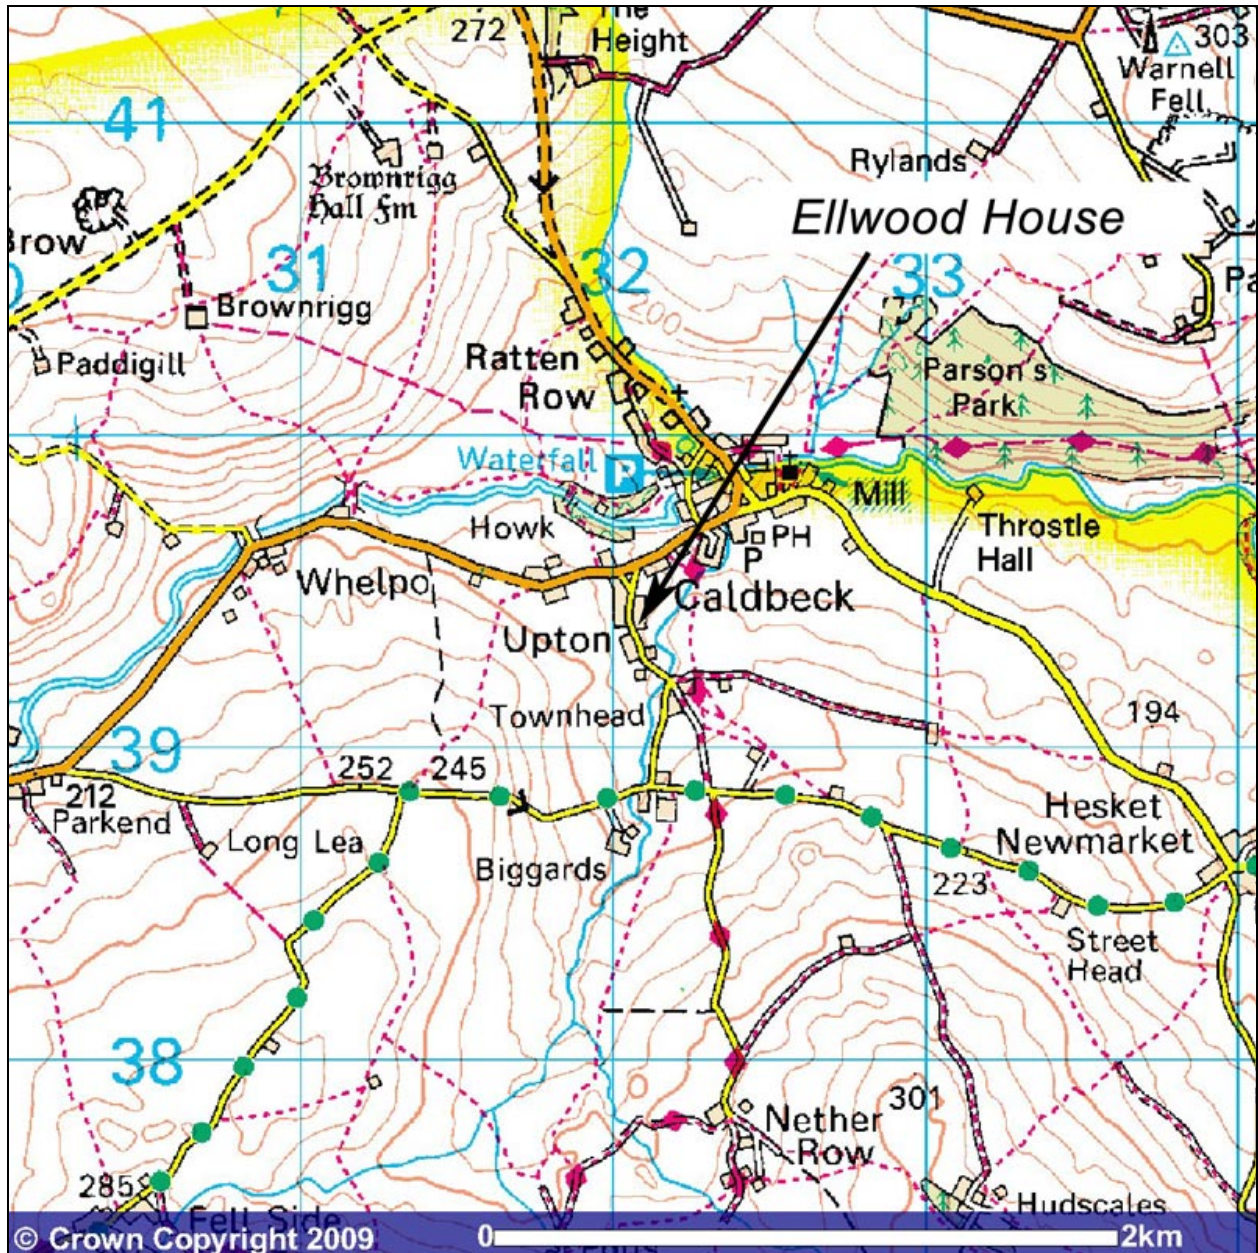

Ellwood House, Upton, Caldbeck, Cumbria, CA7 8EU

Tel: 07867 800899

E-Mail: info@ellwoodhousecaldbeck.co.uk